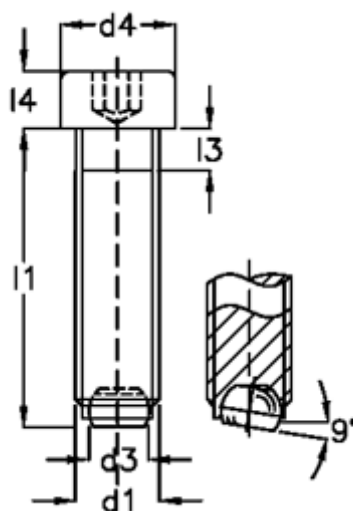

Data Sheet

Article number: 2092769411B
Description: E+G Screws with ball
GN 606-M12-80-VN

Measures

d1	= M12
d2	= 8.0
d3	= 7.2
d4	= 18
Internal hexagon	= 10.0
l1	= 80
l3	= 5.0
l4	= 12